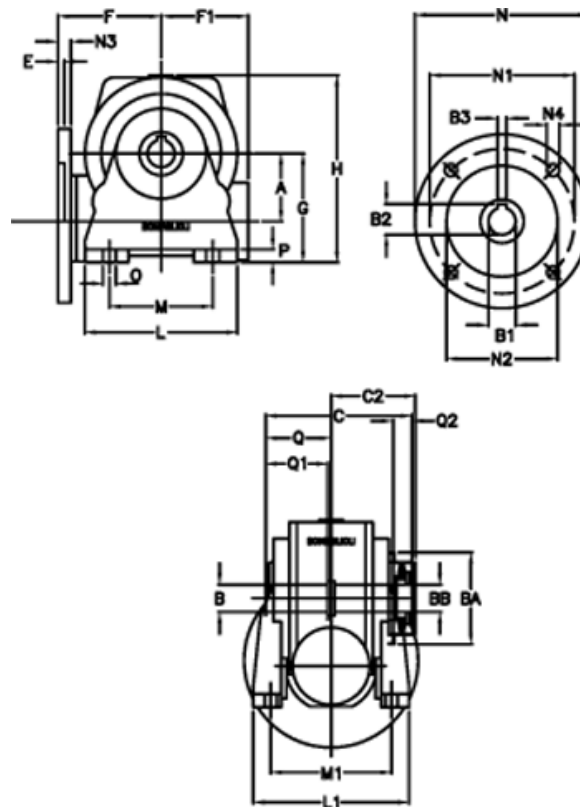

Data Sheet

Article number: 390204902812336

Description: Worm Gear with Torque Limiter
VF 49-L2-N-28 P63B14

Measures

a = 49.50	C2 = 63,5	L1 = 124	O = 8.5
B = 25	Description = VF 49N-xx-63B14	m = 63	P = 12
B1 E7 = 11	E = 3.0	M1 = 98.5	Q = 51.0
B2 = 12.8	F = 70	N = 90	Q1 = 41
B3 H9 = 4	F1 = 63	N1 = 75	Q2 = 15
BA = 63	g = 82	N2 = 60	
BB H7 = 14	H = 138.0	N3 = 7.0	
C = 105	L = 110	N4 = 6	